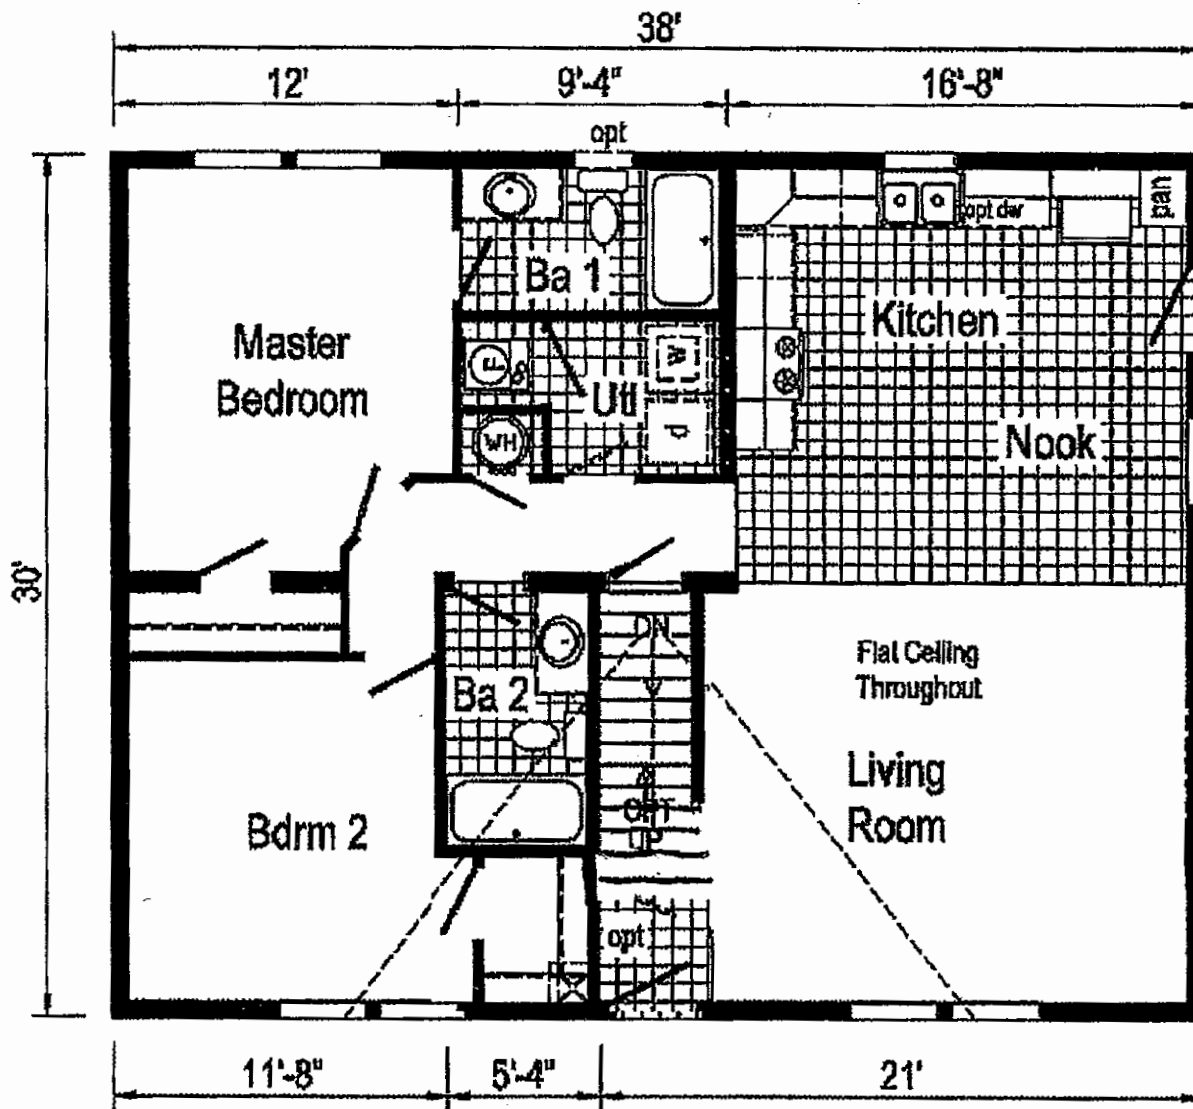

DB102-A FRONT EXTERIOR ELEVATION
Shown with 12/12 roof and dormers

SOME FEATURES MAY BE OPTIONAL OR ADDED ON SITE

DB102-A 3238 Approx. 1140 Sq. Ft.

Transported on one carrier

Factory Crafted Homes ire	Cablot: 3238	Revisions		Scale: 1/8" = 1'-0"	Date: 7/17/15	Cust: -	Model/En DB10			
		Date	Number					Drawn By: OY	Reference: NONE	Dir: -
		10-9-15								
		10/21/2015					Pg: 1			